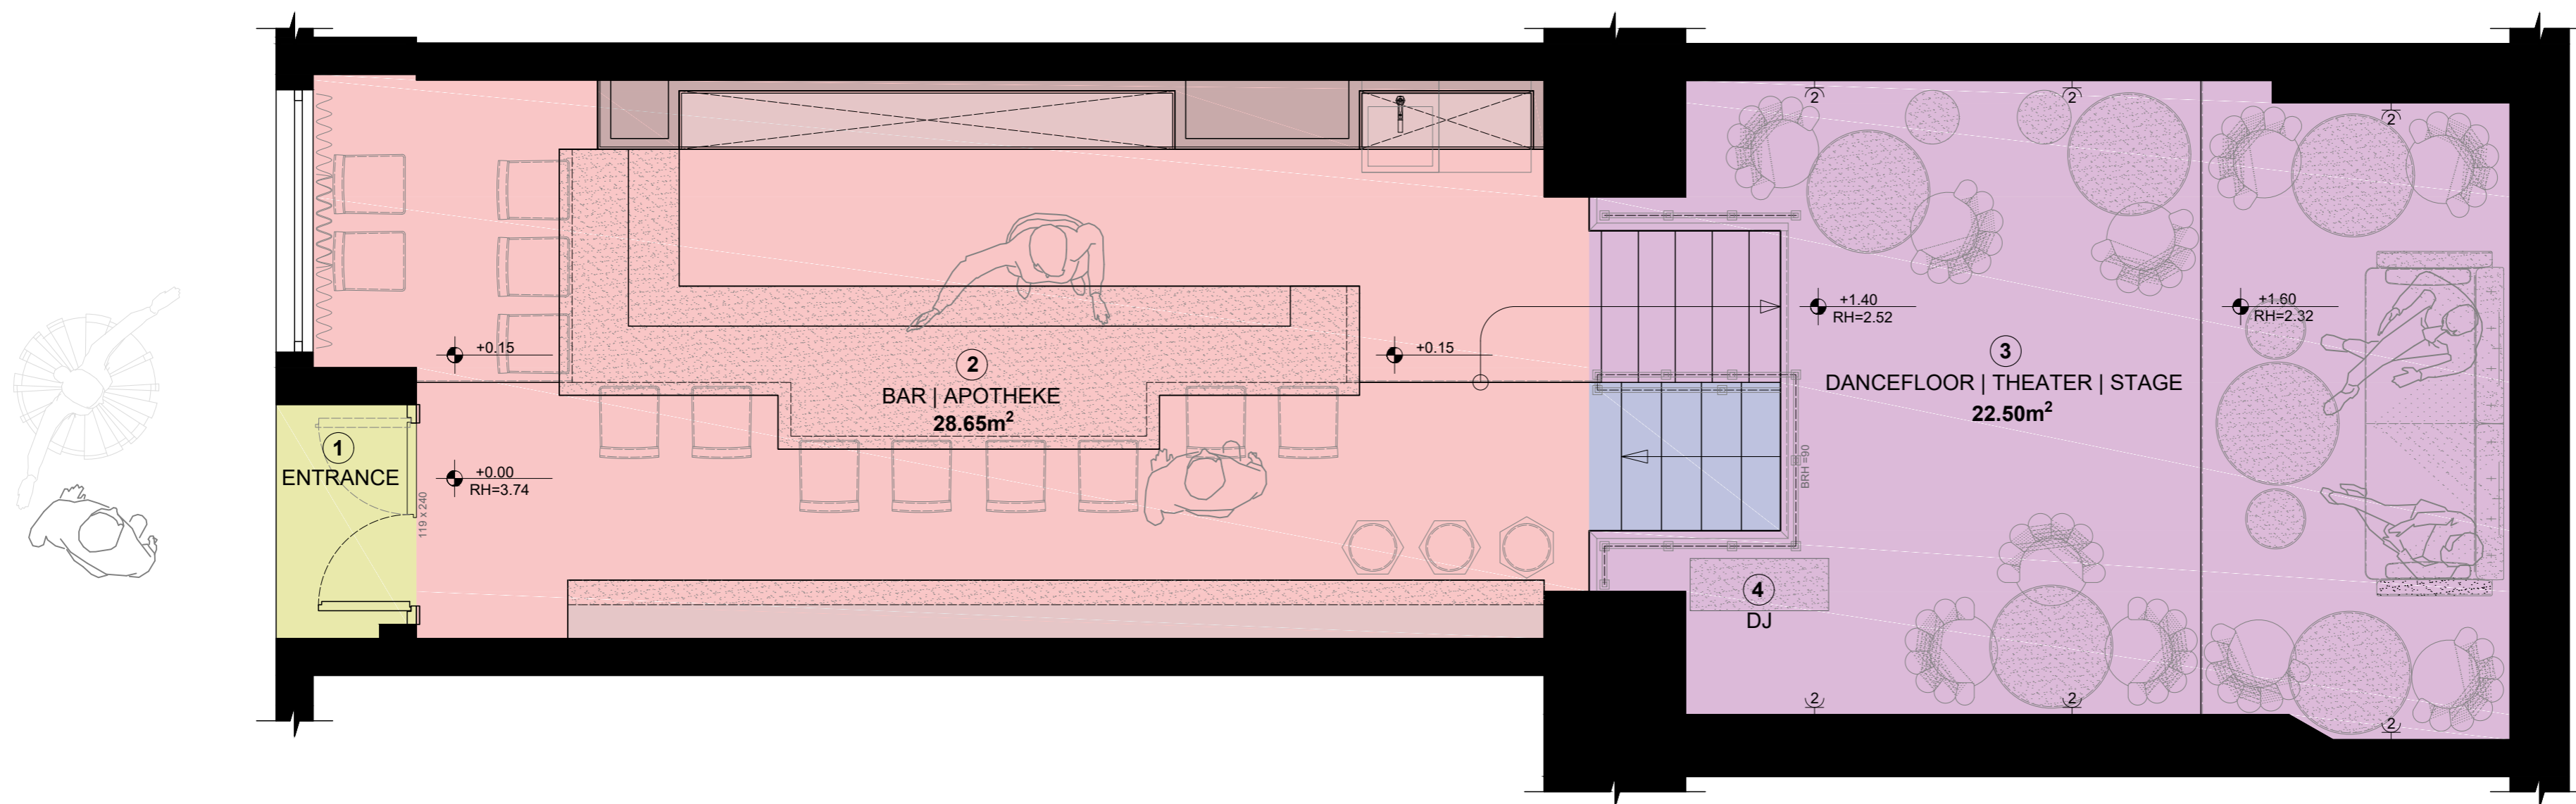

# PRINZIPAL BURLESQUE BAR

## PRINZIPAL GRUNDRISS ERDGESCHOSS:

- ① ENTRANCE
- ② BAR | APOTHEKE [28.65m<sup>2</sup>]
- ③ DANCEFLOOR | THEATER | STAGE [22.50m<sup>2</sup>]
- ④ DJ